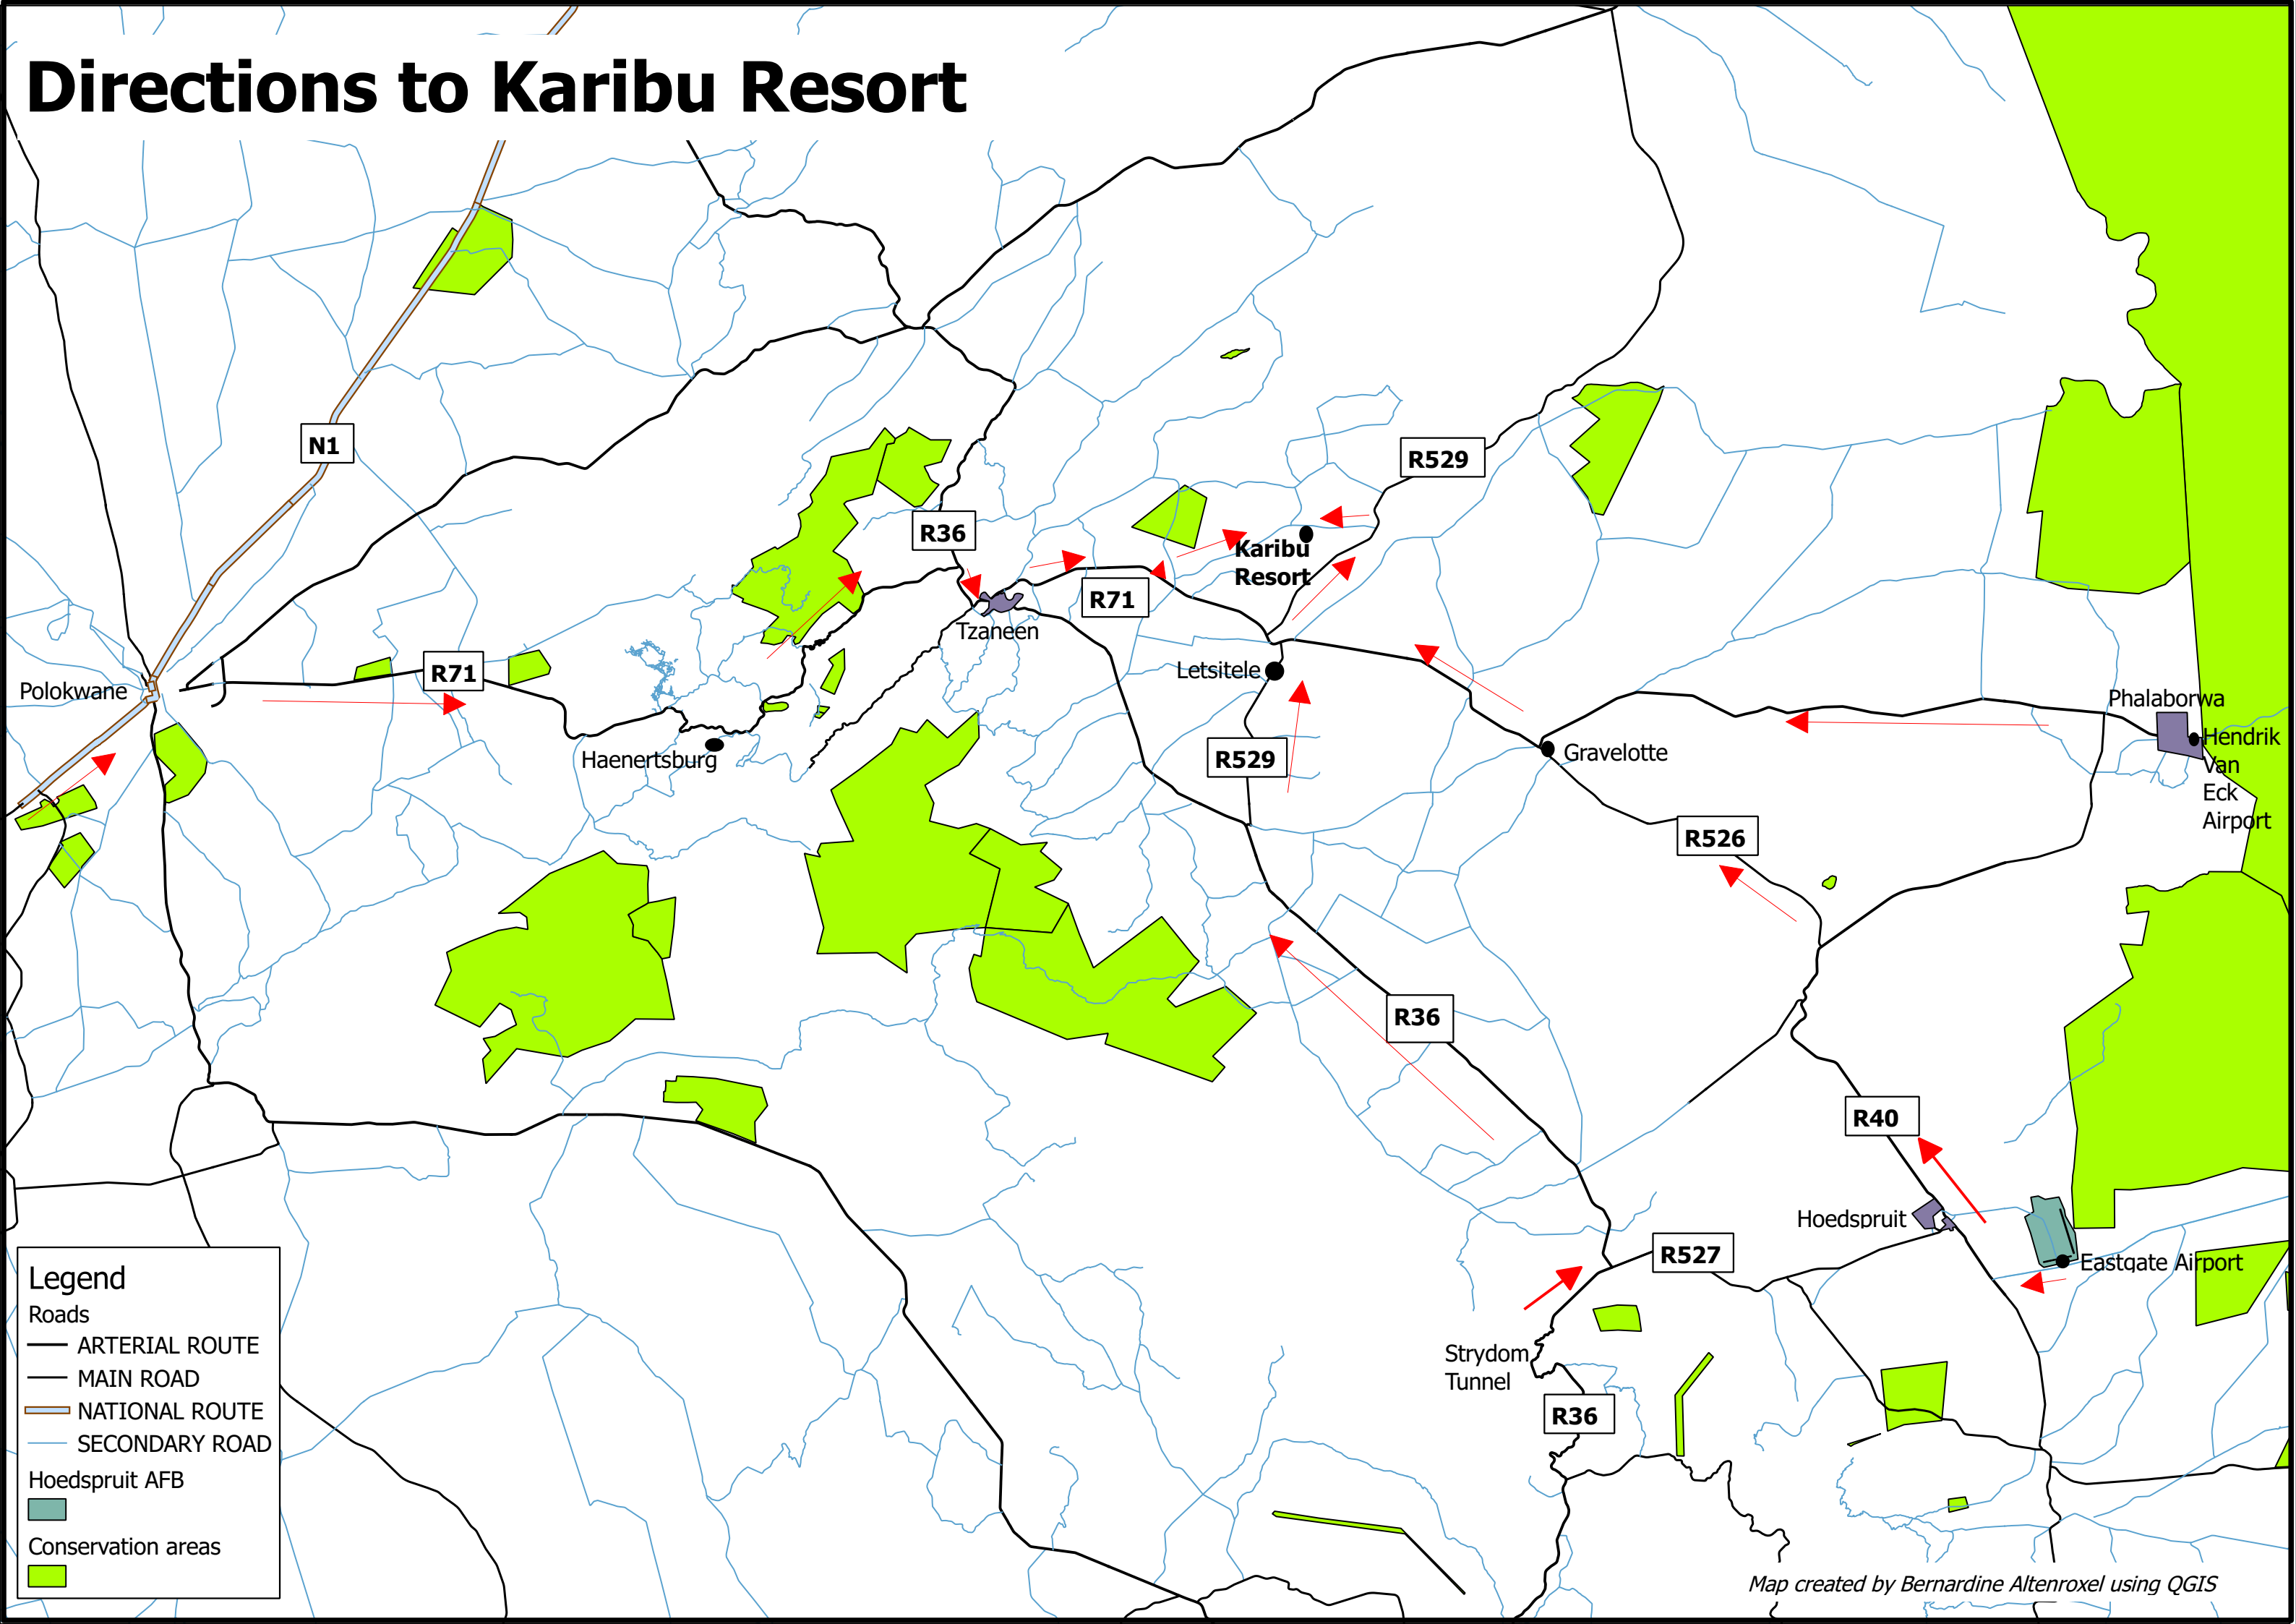

Directions to Karibu Resort

Legend

Roads

- ARTERIAL ROUTE
- MAIN ROAD
- NATIONAL ROUTE
- SECONDARY ROAD

Hoedspruit AFB

- Conservation areas